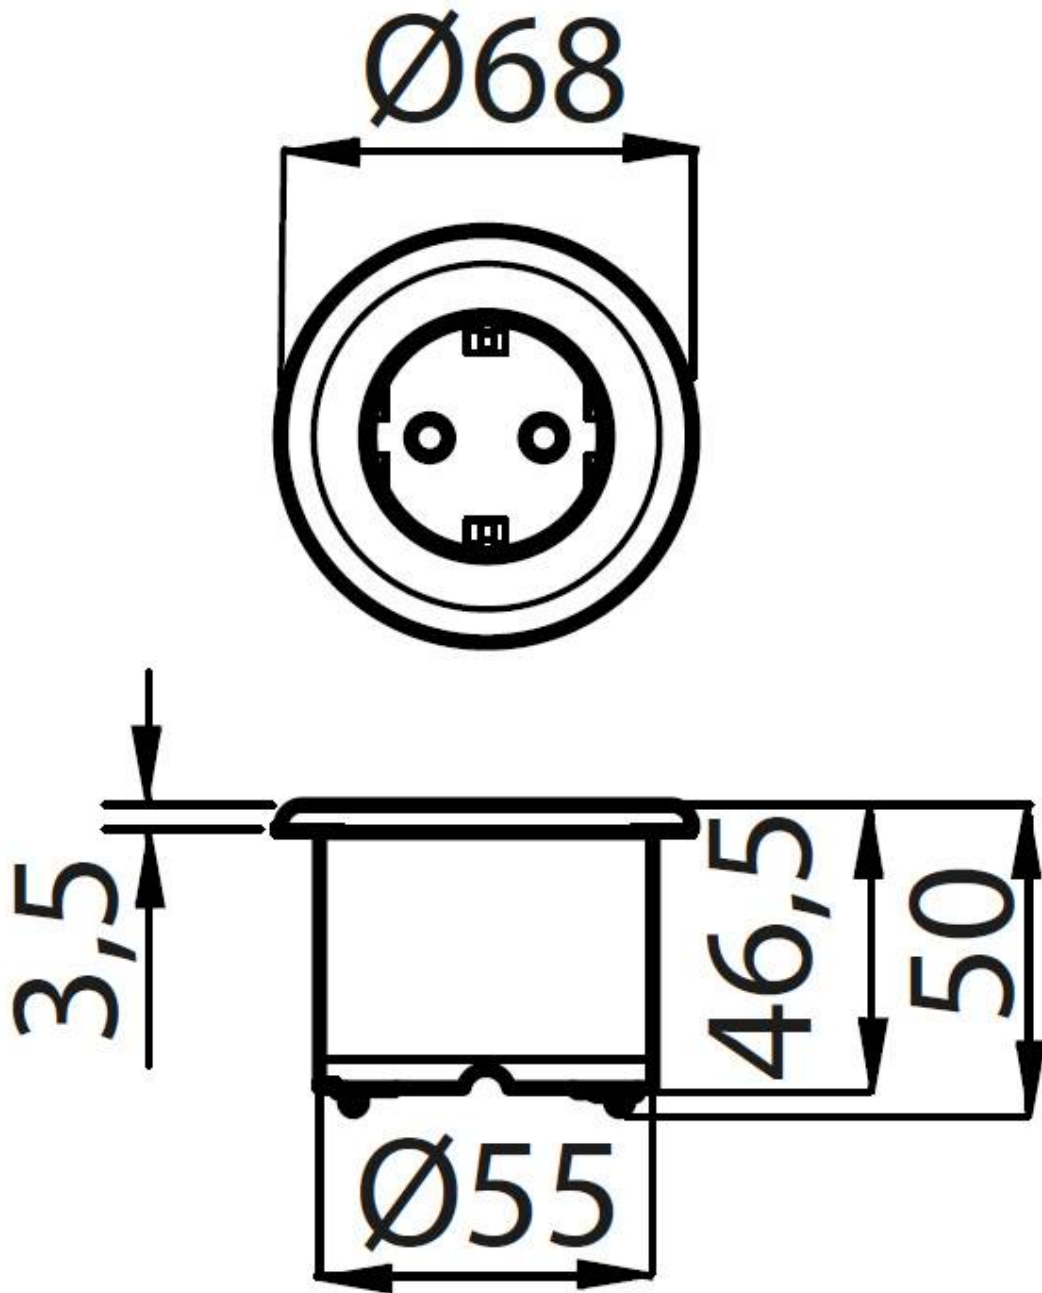

Cip

Built-in socket

Code: 8000 015

Portaprese per incasso su piani da lavoro -1 presa
Schuko Cavo alimentazione in dotazione

DETAILS

Built-in hole \varnothing 56 mm

Notes: It's advisable to keep a distance of 40 cm from sinks or cooking hobs (protection index IP20)

Notes: Optional cover kits
8000 215 - cover colour white
8000 115 - cover colour steel grey
8000 315 - cover colour black

Type of accessory c

TECHNICAL DATA

OPTIONAL ACCESSORIES

CIP cover kit
8000 115

CIP cover kit
8000 215

CIP cover kit
8000 315